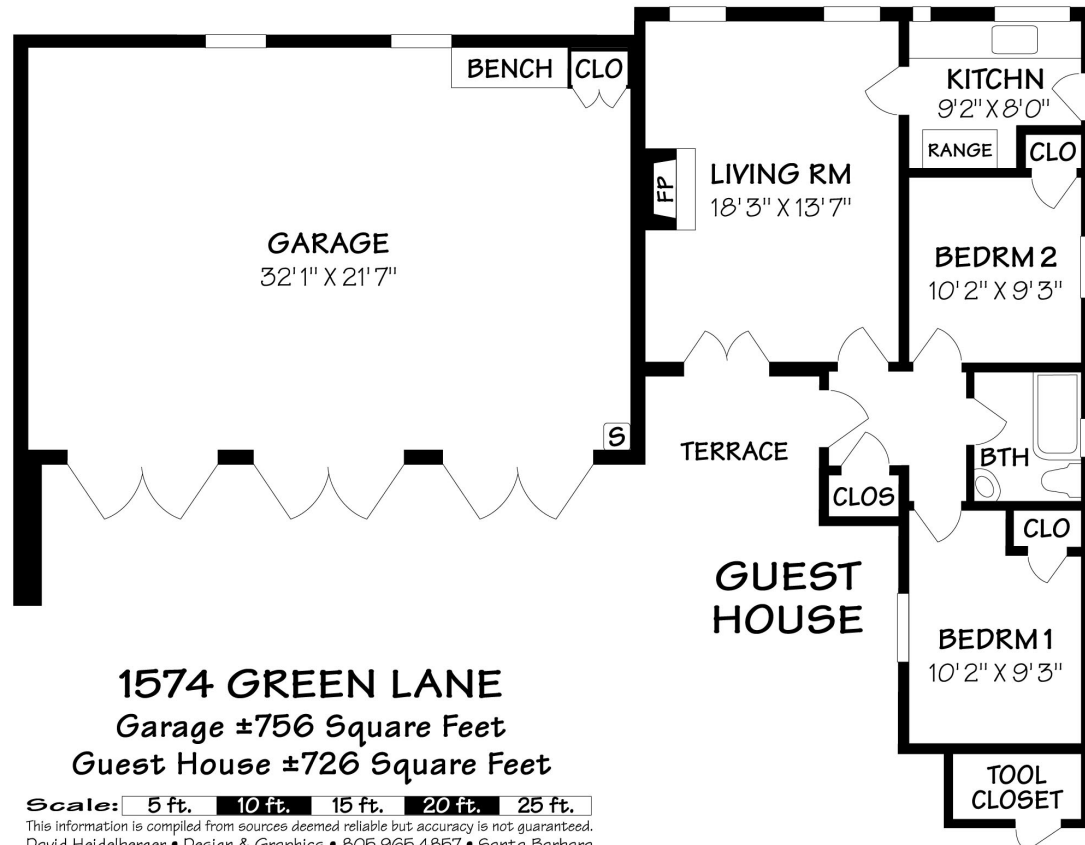

1574 GREEN LANE Residence ±4830 Square Feet

Scale: 5 ft. 10 ft. 15 ft. 20 ft. 25 ft.

This information is compiled from sources deemed reliable but accuracy is not guaranteed.
David Heidelberg • Design & Graphics • 805.965.4857 • Santa Barbara

1574 GREEN LANE - SITE PLAN

APN: 007-290-016

Scale: 50ft 100ft 150ft

This information is compiled from sources deemed reliable but accuracy is not guaranteed.
David Heidelberg • Design & Graphics • 805-965-4857 • Santa Barbara

1574 GREEN LANE
Garage ±756 Square Feet
Guest House ±726 Square Feet

Scale: 5 ft. 10 ft. 15 ft. 20 ft. 25 ft.

This information is compiled from sources deemed reliable but accuracy is not guaranteed.
David Heidelberg • Design & Graphics • 805-965-4857 • Santa Barbara