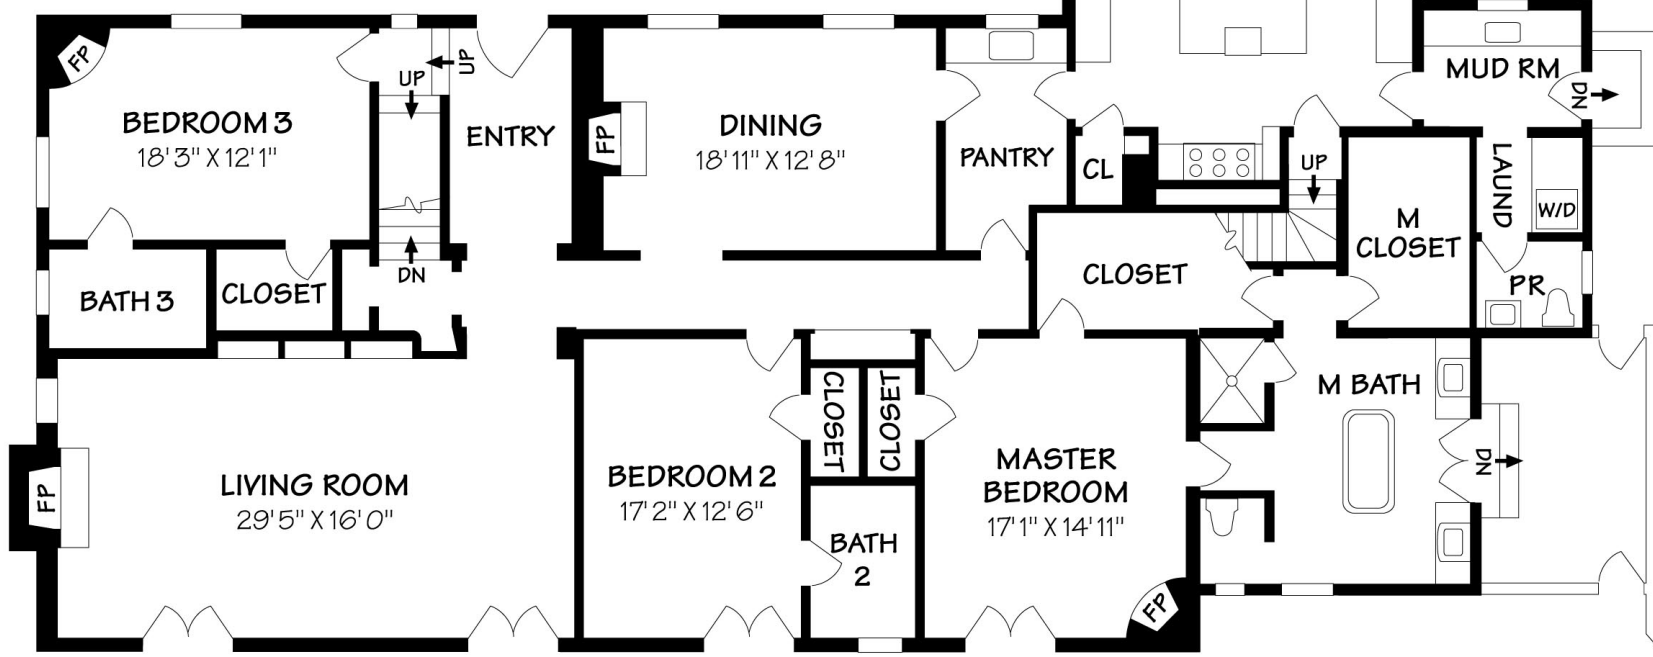

1574 GREEN LANE Residence ±4830 Square Feet

Scale: 5 ft. 10 ft. 15 ft. 20 ft. 25 ft.

This information is compiled from sources deemed reliable but accuracy is not guaranteed.
David Heidelberg • Design & Graphics • 805.965.4857 • Santa Barbara

1574 GREEN LANE - SITE PLAN

APN: 007-290-016

Scale: 50ft 100ft 150ft

This information is compiled from sources deemed reliable but accuracy is not guaranteed.
David Heidelberg • Design & Graphics • 805-965-4857 • Santa Barbara

1574 GREEN LANE
Garage ±756 Square Feet
Guest House ±726 Square Feet

Scale: 5 ft. 10 ft. 15 ft. 20 ft. 25 ft.

This information is compiled from sources deemed reliable but accuracy is not guaranteed.
David Heidelberg • Design & Graphics • 805-965-4857 • Santa Barbara