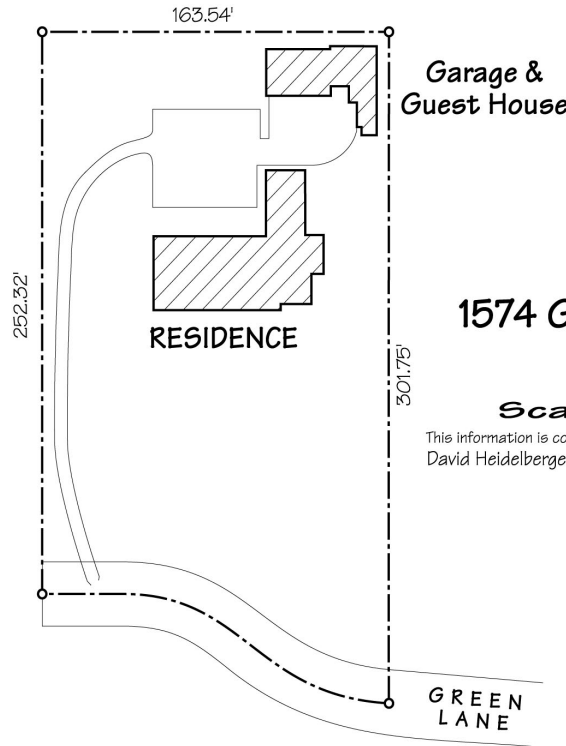

1574 GREEN LANE Residence ±4830 Square Feet

Scale: 5 ft. 10 ft. 15 ft. 20 ft. 25 ft.

This information is compiled from sources deemed reliable but accuracy is not guaranteed.
David Heidelberg • Design & Graphics • 805.965.4857 • Santa Barbara

1574 GREEN LANE - SITE PLAN

APN: 007-290-016

Scale: 50ft 100ft 150ft

This information is compiled from sources deemed reliable but accuracy is not guaranteed.
David Heidelberg • Design & Graphics • 805-965-4857 • Santa Barbara

1574 GREEN LANE
Garage ±756 Square Feet
Guest House ±726 Square Feet

Scale: 5 ft. 10 ft. 15 ft. 20 ft. 25 ft.

This information is compiled from sources deemed reliable but accuracy is not guaranteed.
David Heidelberg • Design & Graphics • 805-965-4857 • Santa Barbara