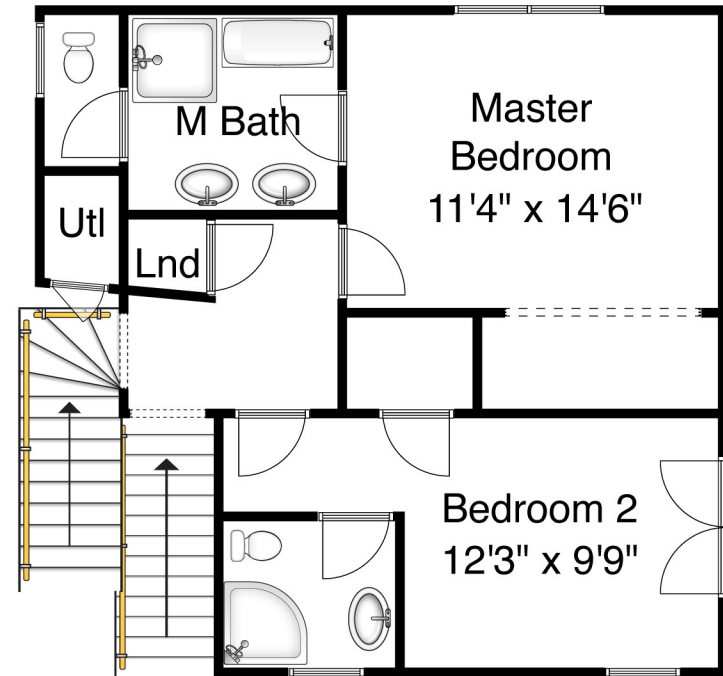

# 26 WEST CALLE CRESPI

Townhouse: 1,418 Sq ft

**Entry Level**

**Second Level**