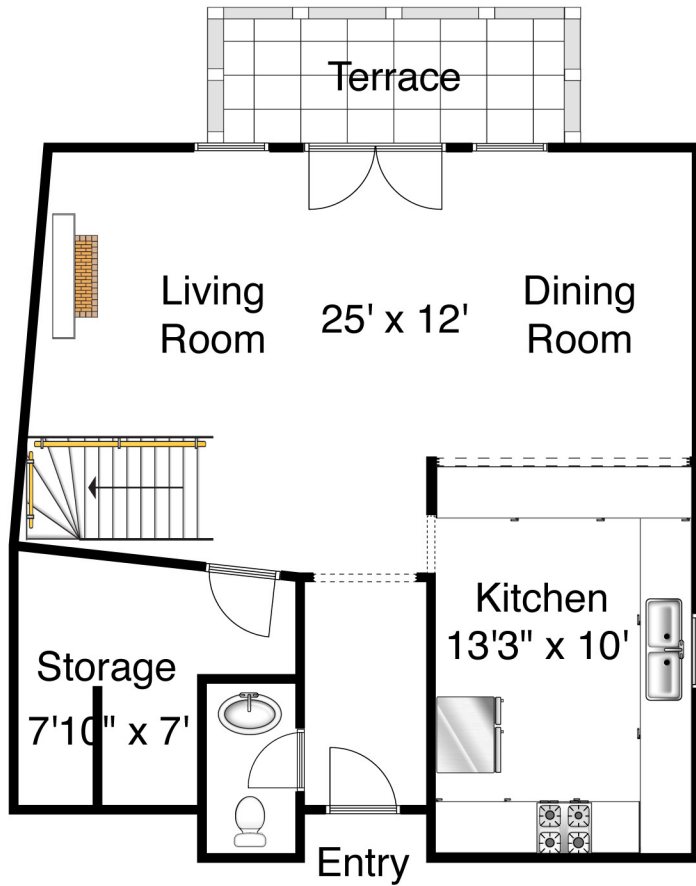

# 26 WEST CALLE CRESPI

Townhouse: 1,418 Sq ft

**Entry Level**

**Second Level**