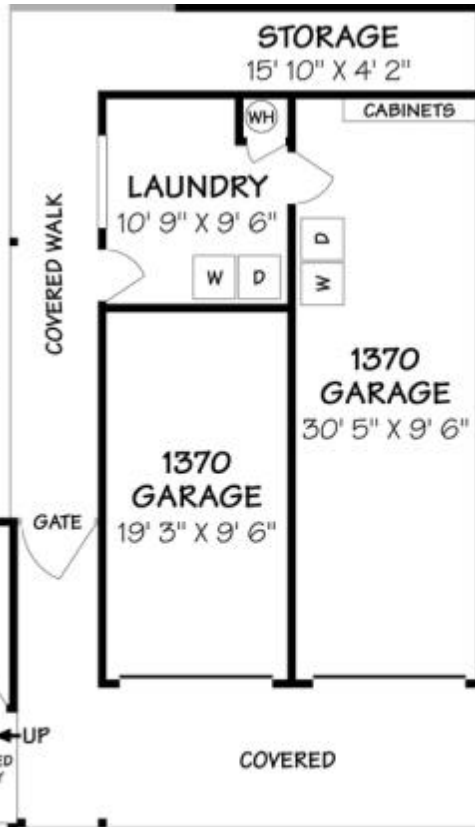

# 1370 VIRGINIA ROAD

Residence ±1161 Square Feet  
Garage/Laundry ±316 Square Feet

Scale: 5 ft. 10 ft. 15 ft. 20 ft. 25 ft.  
This information is compiled from sources deemed reliable but accuracy is not guaranteed.  
David Heidelberger • Design & Graphics • 805-965-4857 • Santa Barbara

# 1368 VIRGINIA ROAD

Residence ±777 Square Feet  
Garage/Laundry ±316 Square Feet

Scale: 5 ft. 10 ft. 15 ft. 20 ft. 25 ft.  
This information is compiled from sources deemed reliable but accuracy is not guaranteed.  
David Heidelberger • Design & Graphics • 805-965-4857 • Santa Barbara